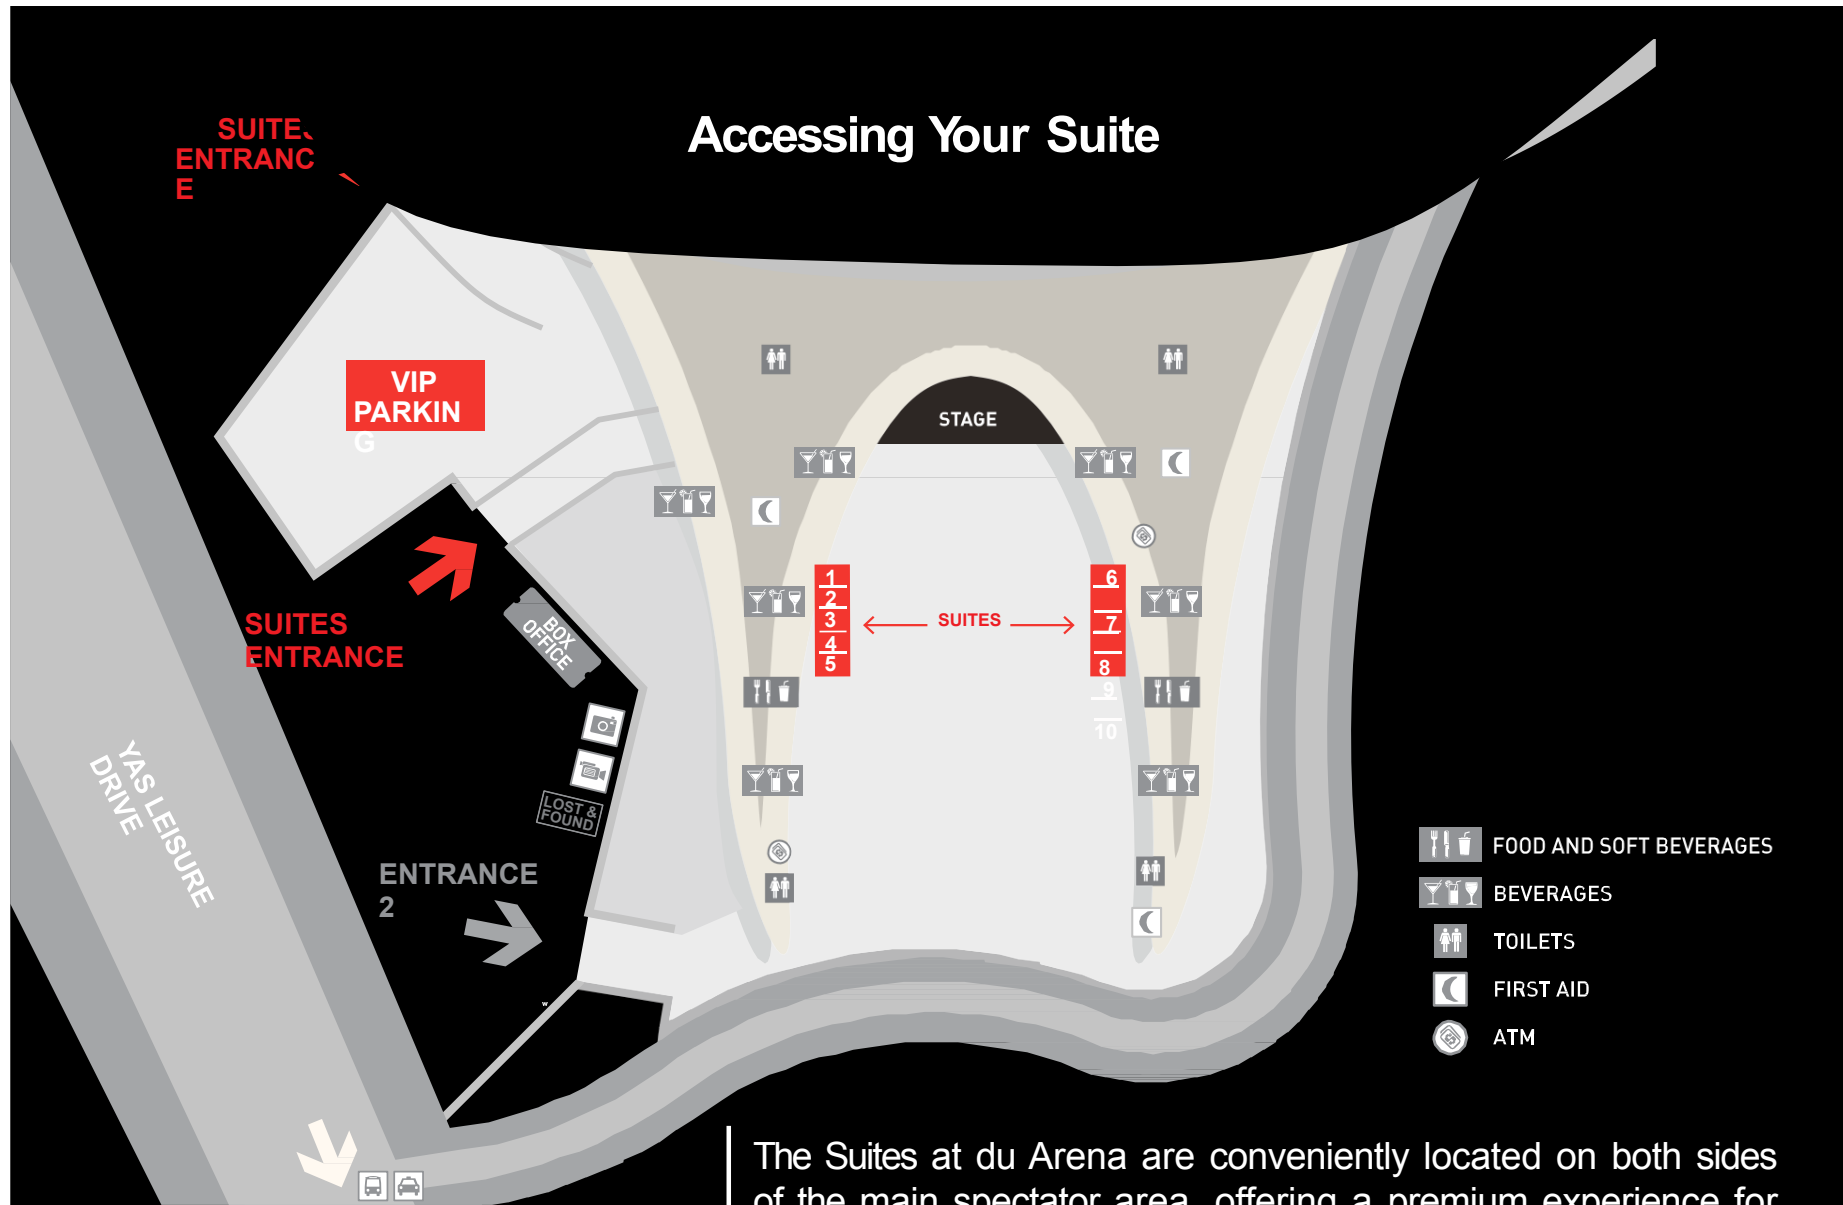

Annual Suite Experience Package

Includes:

Annual Suite access to every Live event at the du Arena including four Yasalam After-Race Concerts

Per Event

- Fifteen guests
- Option to purchase five additional passes
- Four VIP Parking Passes
- Easy access through the VIP Entrance
- Dedicated bar service with tailor-made beverage packages
- A standard fit-out, with the opportunity to customise* and create your own personal interior
- Canapés or à la carte available on request*

Start the next season in style with a Suite
Prices start from AED 250,000 for an annual package

*Additional charges apply

Accessing Your Suite

The Suites at du Arena are conveniently located on both sides of the main spectator area, offering a premium experience for each event.